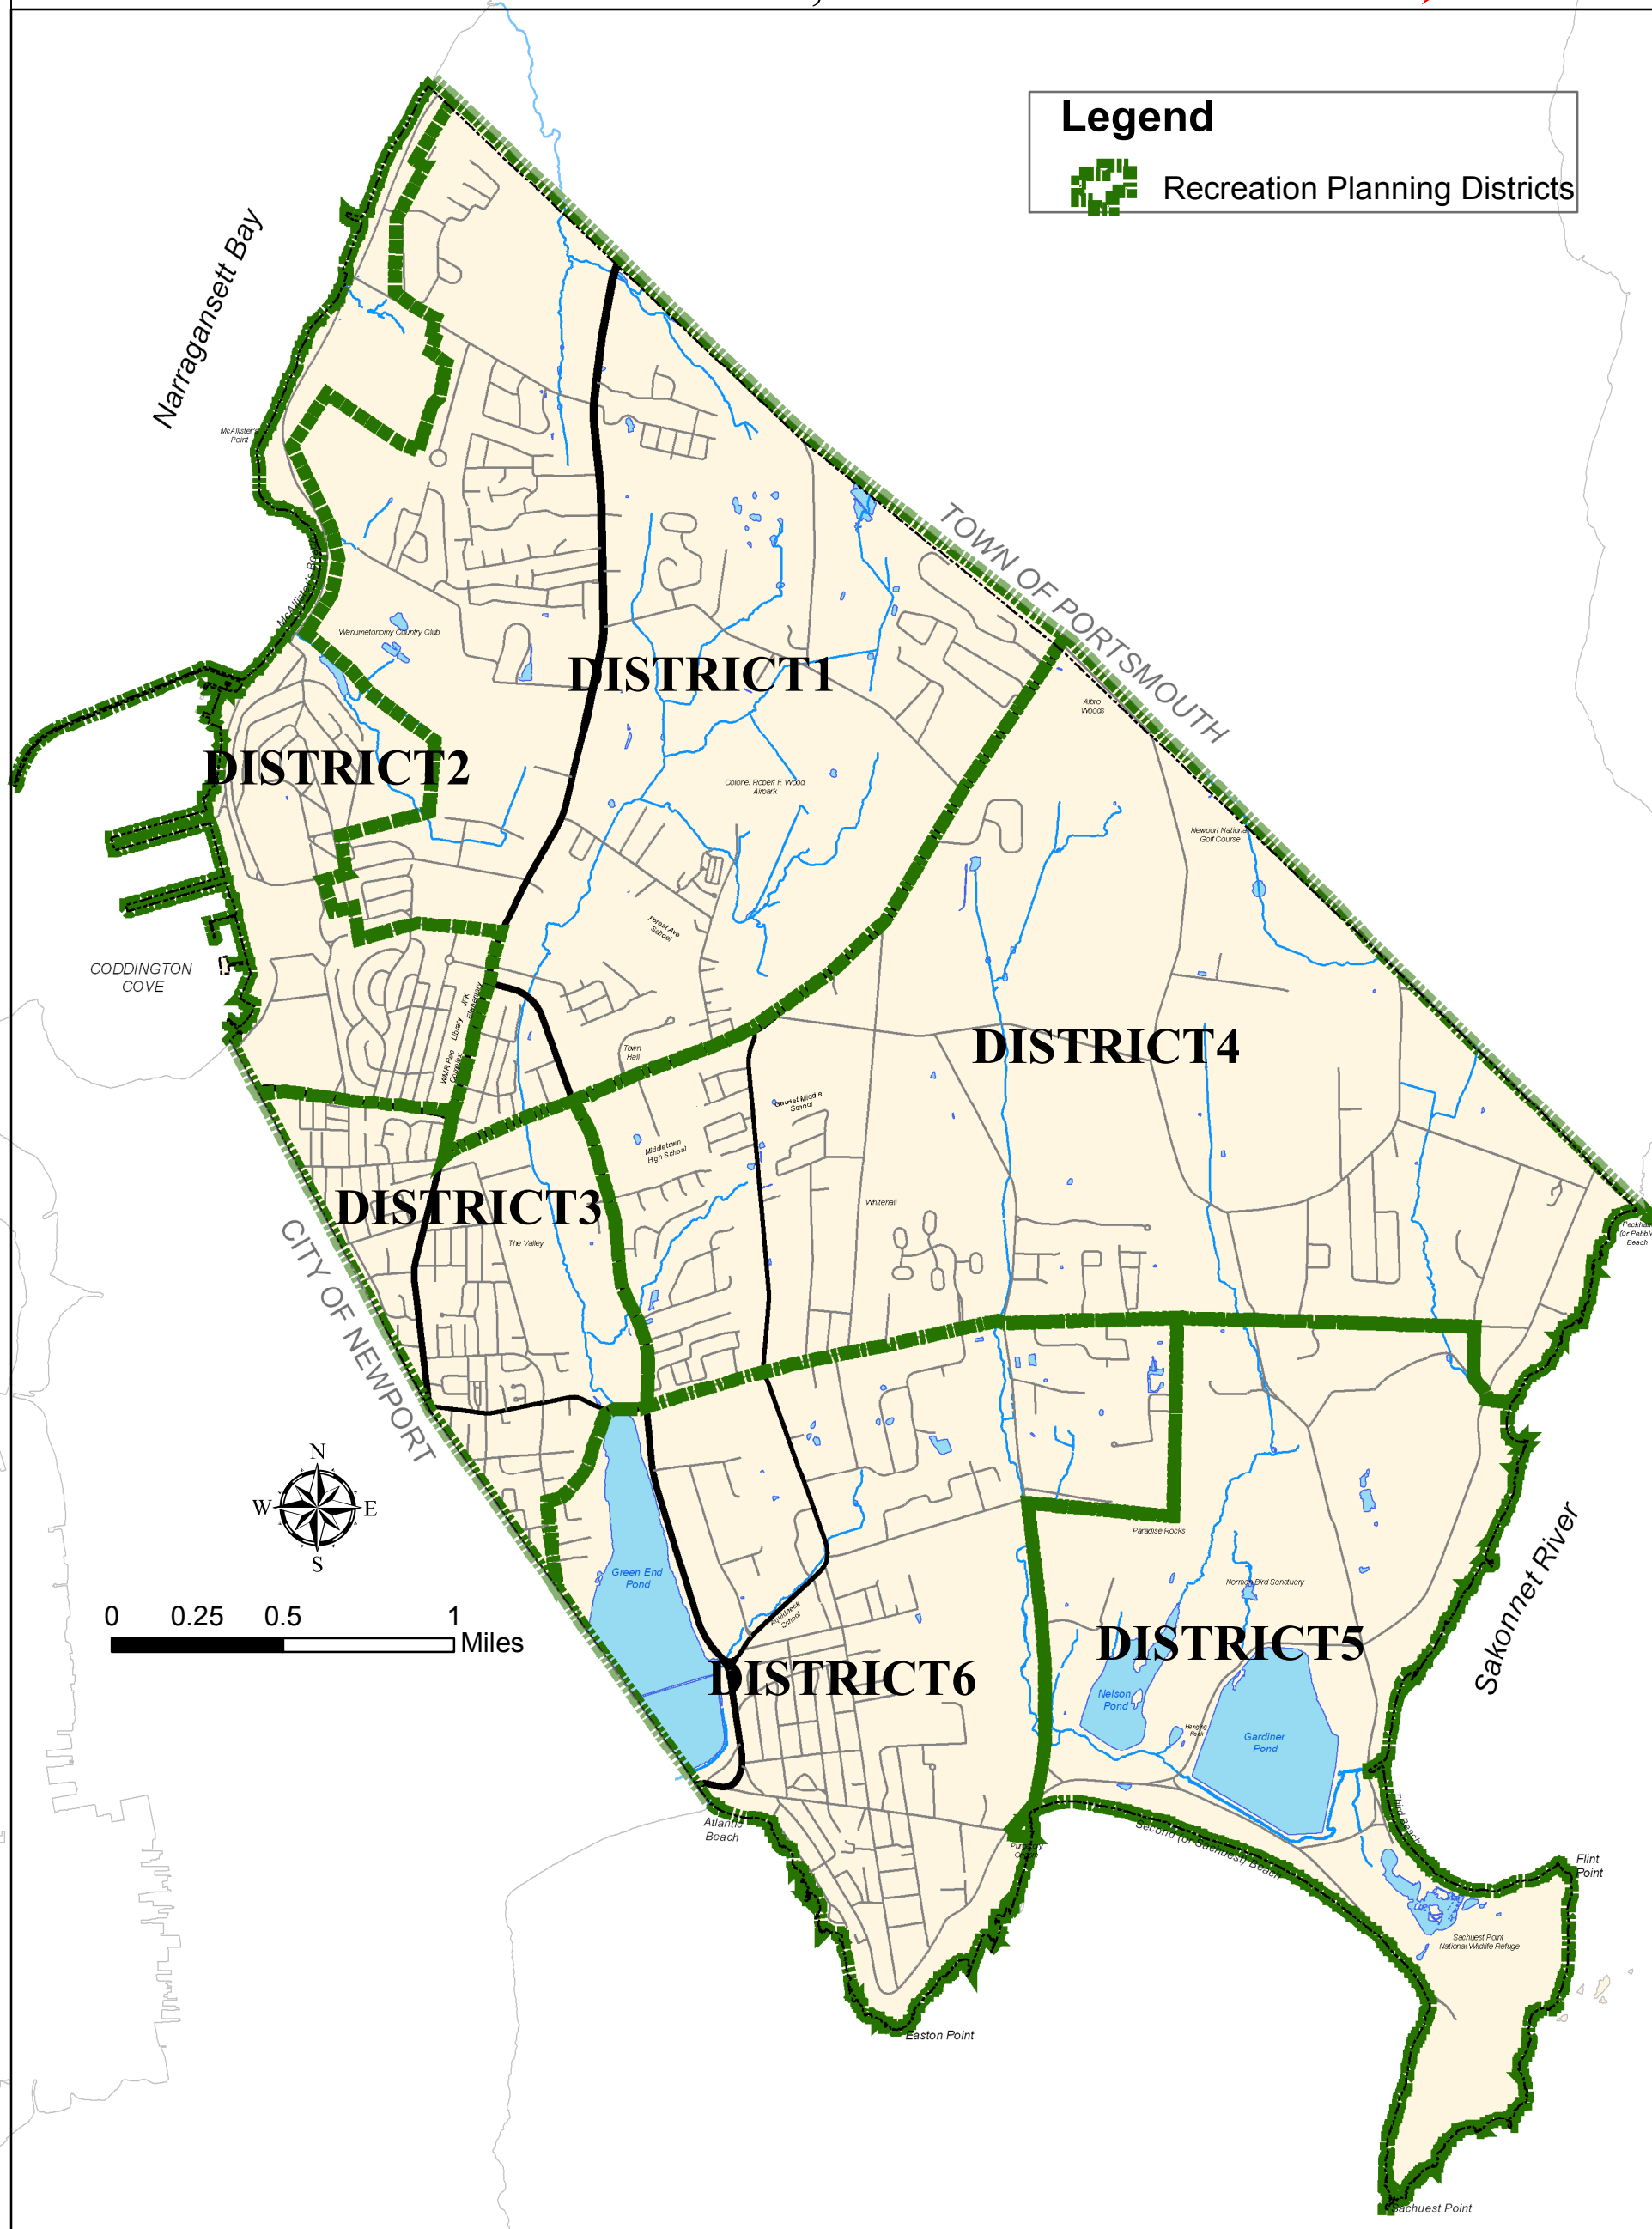

DRAFT

RECREATION PLANNING DISTRICTS

DRAFT

Middletown, Rhode Island

Legend

Recreation Planning Districts

Base Map Layers

- Town Boundary
- State Highway
- Town Arterial
- Local Roads
- Surface Water

Date: March 31, 2009