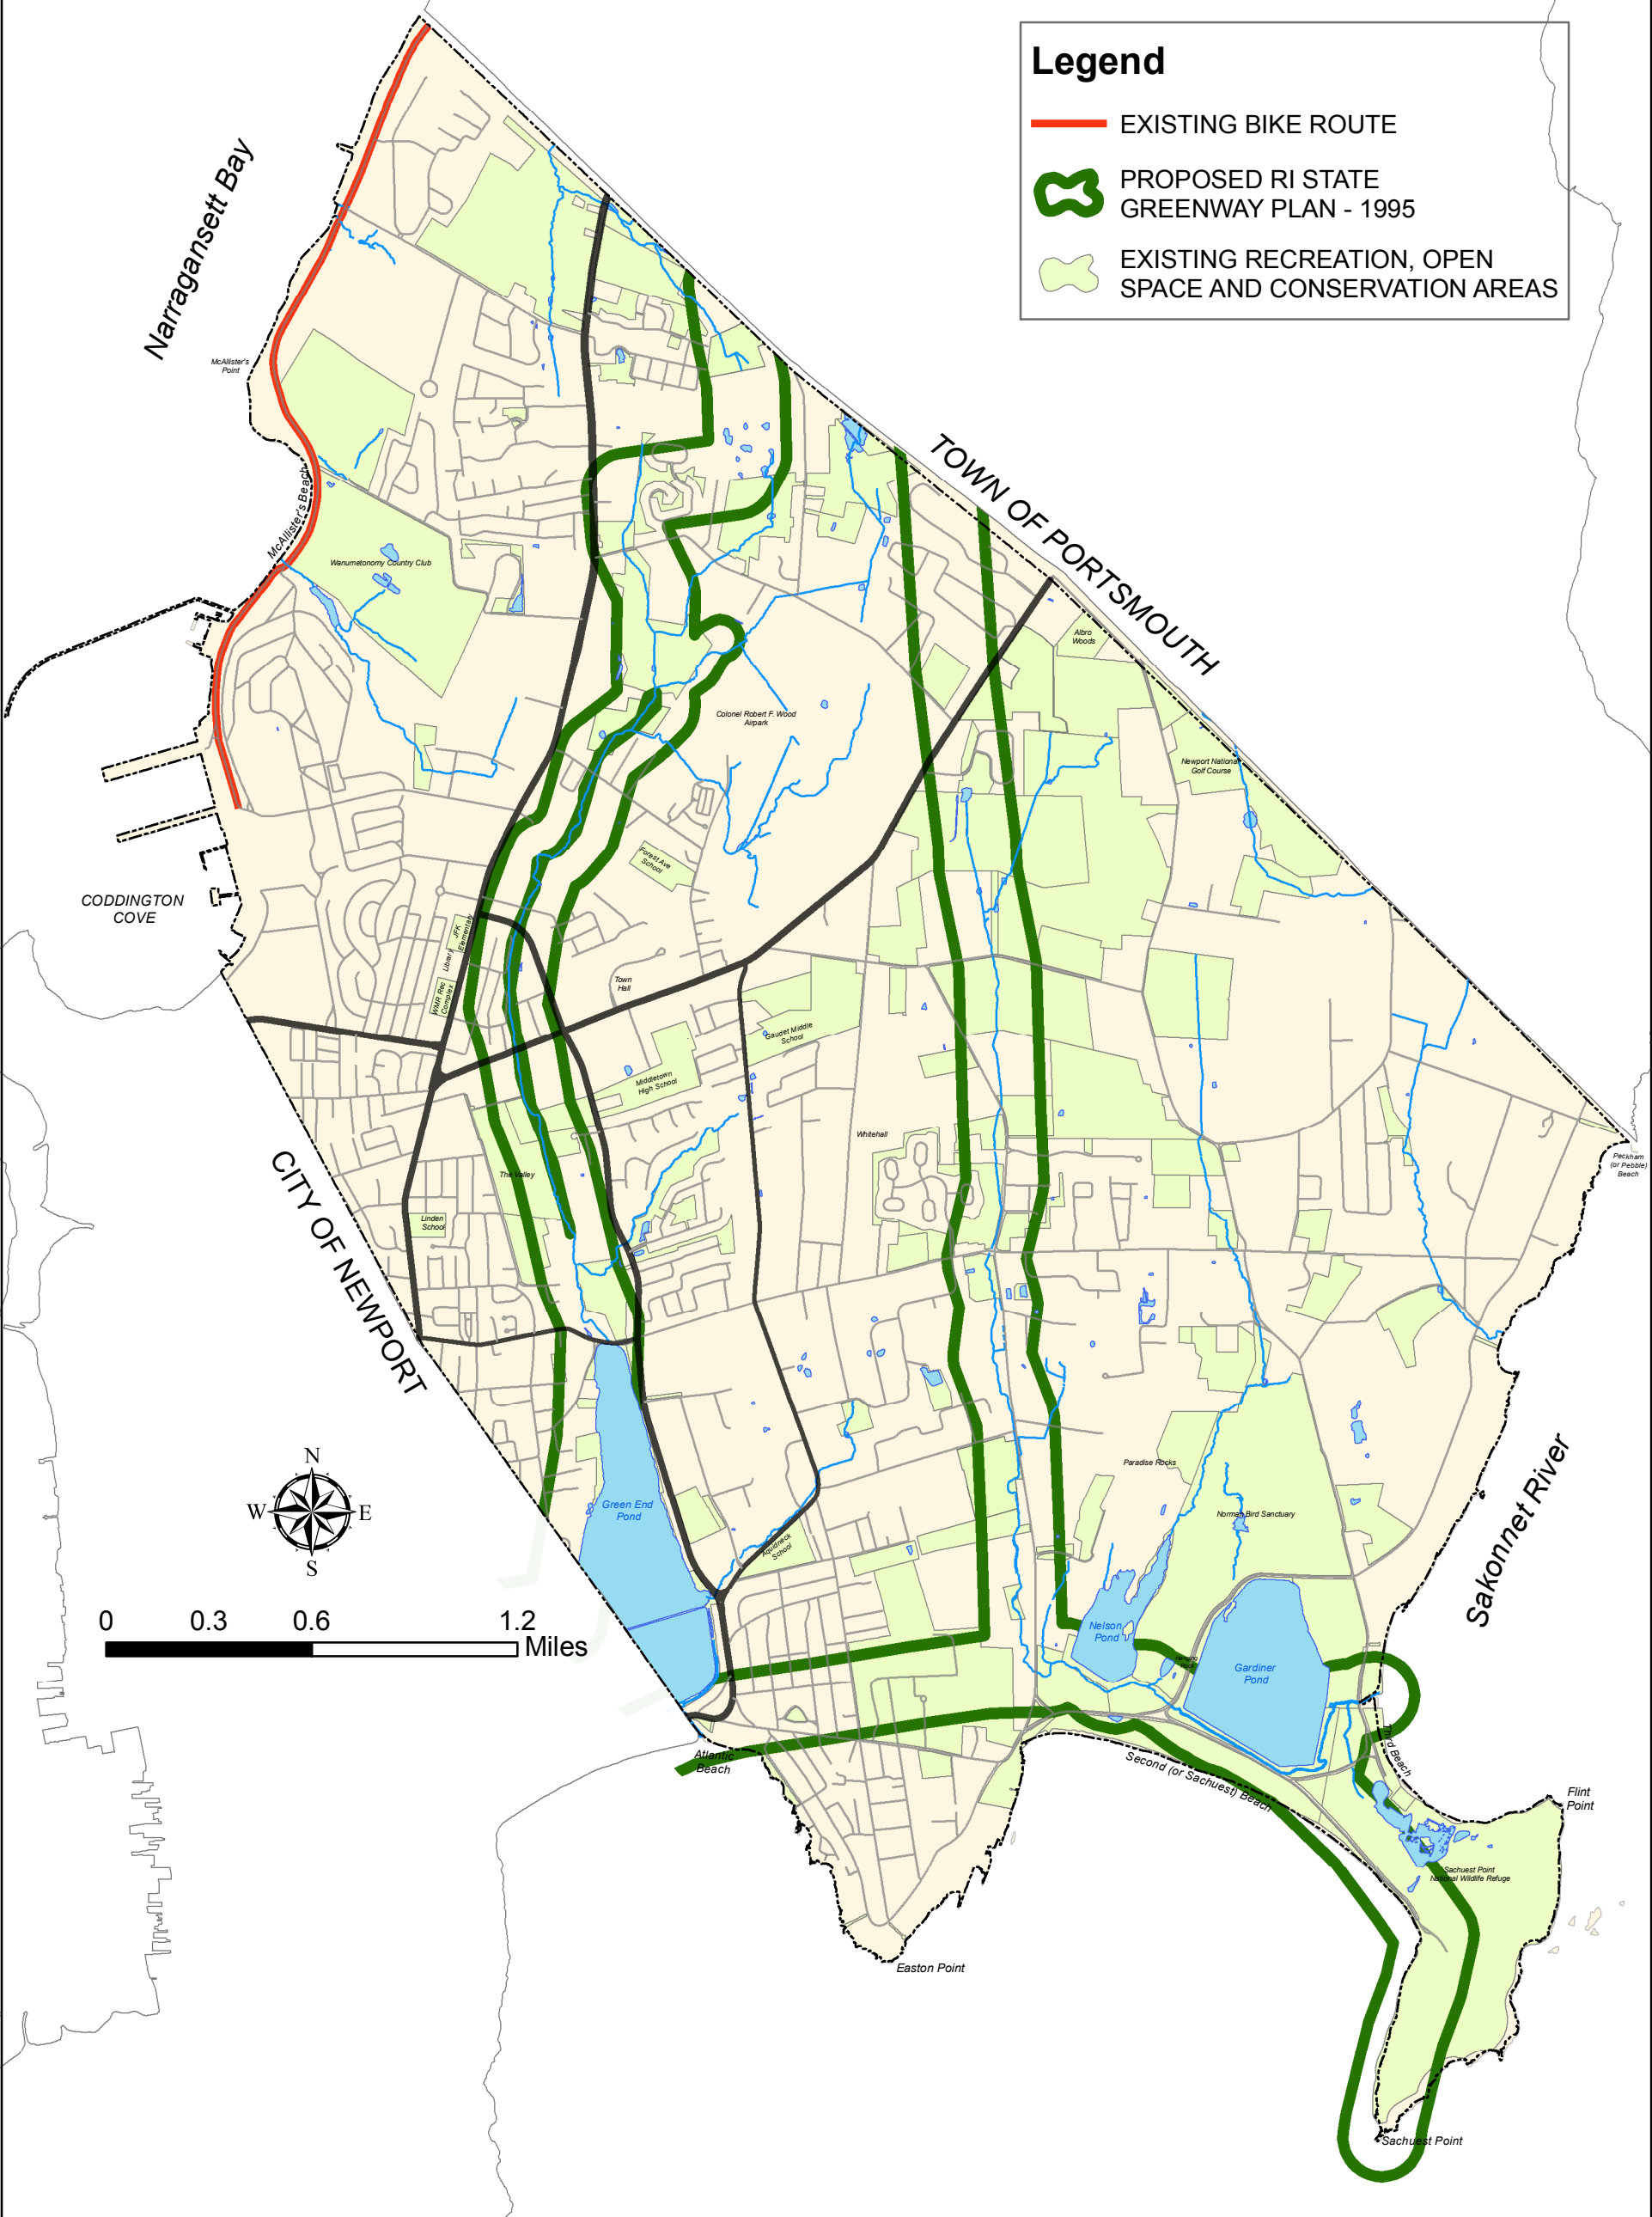

DRAFT

GREENWAYS AND BIKE ROUTES

Map III.7

Middletown, Rhode Island

Legend

- EXISTING BIKE ROUTE
- PROPOSED RI STATE GREENWAY PLAN - 1995
- EXISTING RECREATION, OPEN SPACE AND CONSERVATION AREAS

Base Map Layers

- Town Boundary
- State Highway
- Town Arterial
- Local Roads
- Surface Water

The information depicted on this map is for planning purposes only. It is not adequate for legal boundary definition, regulatory interpretation, or parcel-level analyses.
Produced by the Middletown GIS Lab.
350 East Main Road Middletown, RI 02842 (401) 849-4027
Data Sources:
Rhode Island Geographic Information System (RIGIS)
Middletown Geographic Information System
Date: March 31, 2009