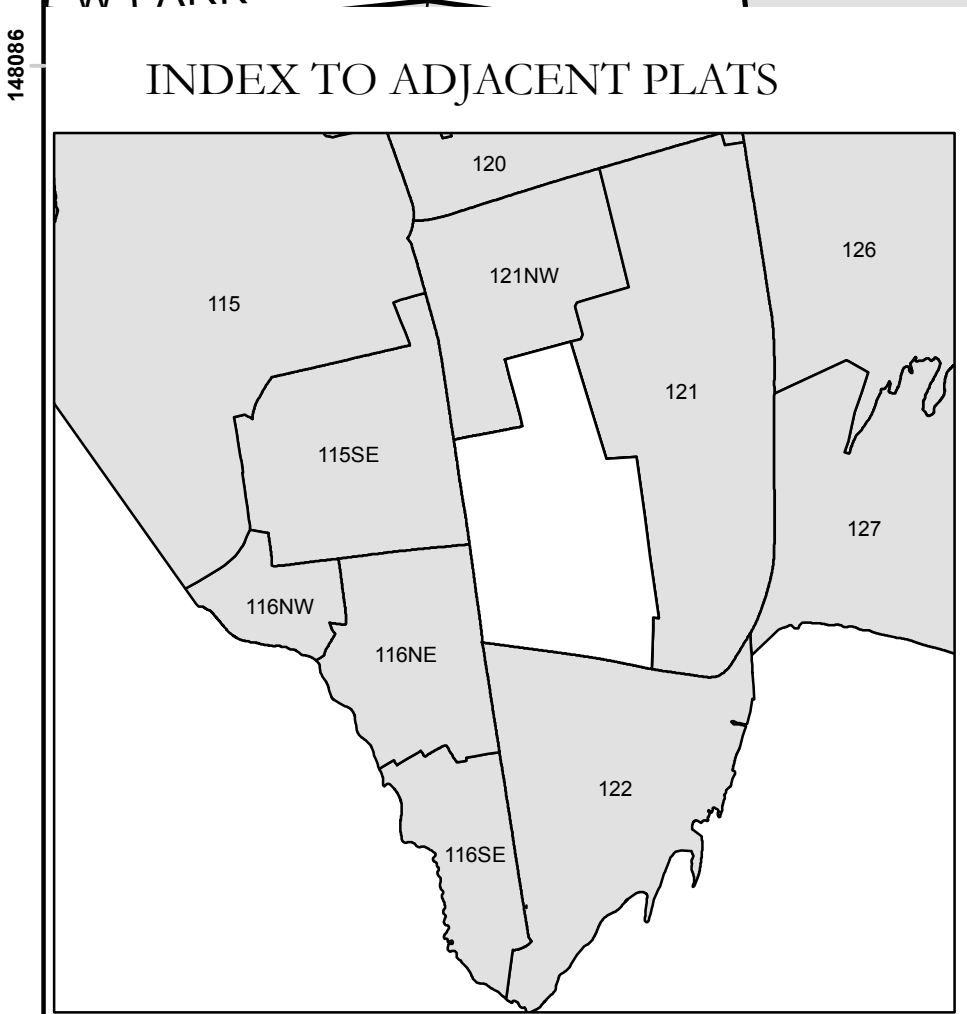

PLAT 115 SE

PLAT 121 NW

PLAT 121

PLAT 771 22

Mapping is current through December 31, 2007
Updated: 12/31/06 SH, MH
Note: This map is for assessment purposes only and is not valid for legal description or conveyance.

TOWN OF MIDDLETOWN
RHODE ISLAND
Plat 121SW